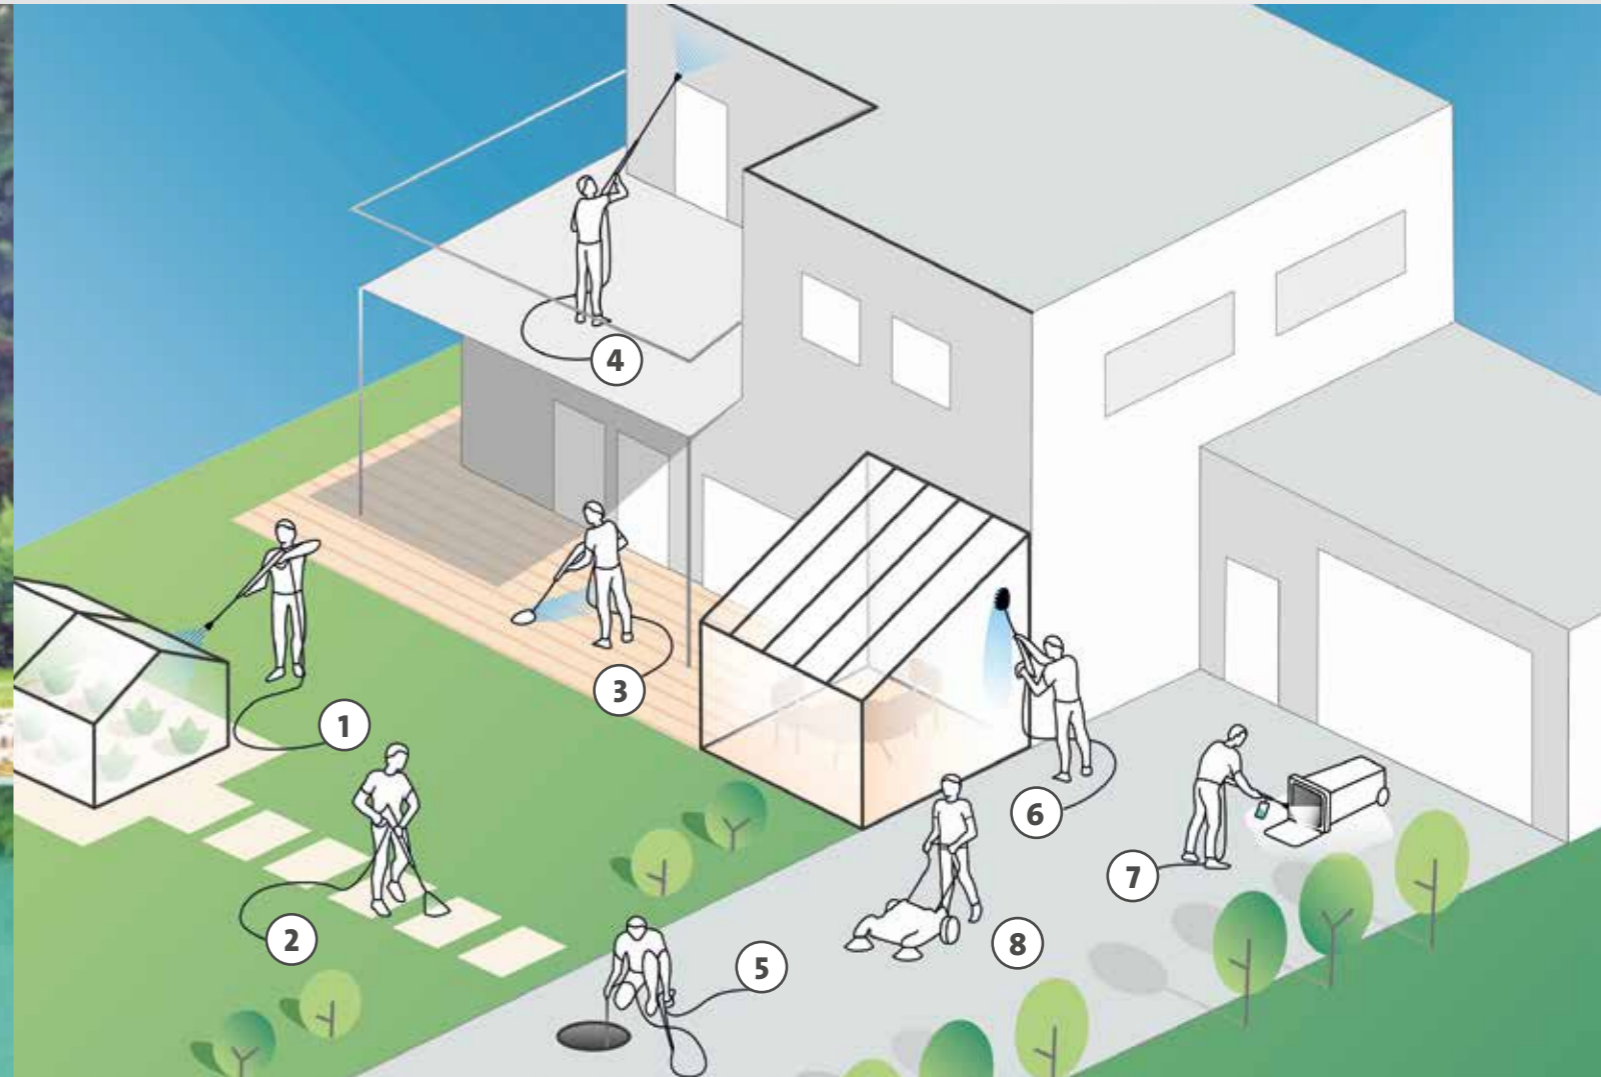

CLEANLINESS IN ALL AREAS

In everyday life, many cleaning tasks. Whether leafy gutters, mossy driveways, clogged drains or dirty bikes. With our cleaning equipment around the home and garden, we want to make your job easier. Extend the area of application of your pressure washer with the Kränzle accessory range. Further information on page 08-09.